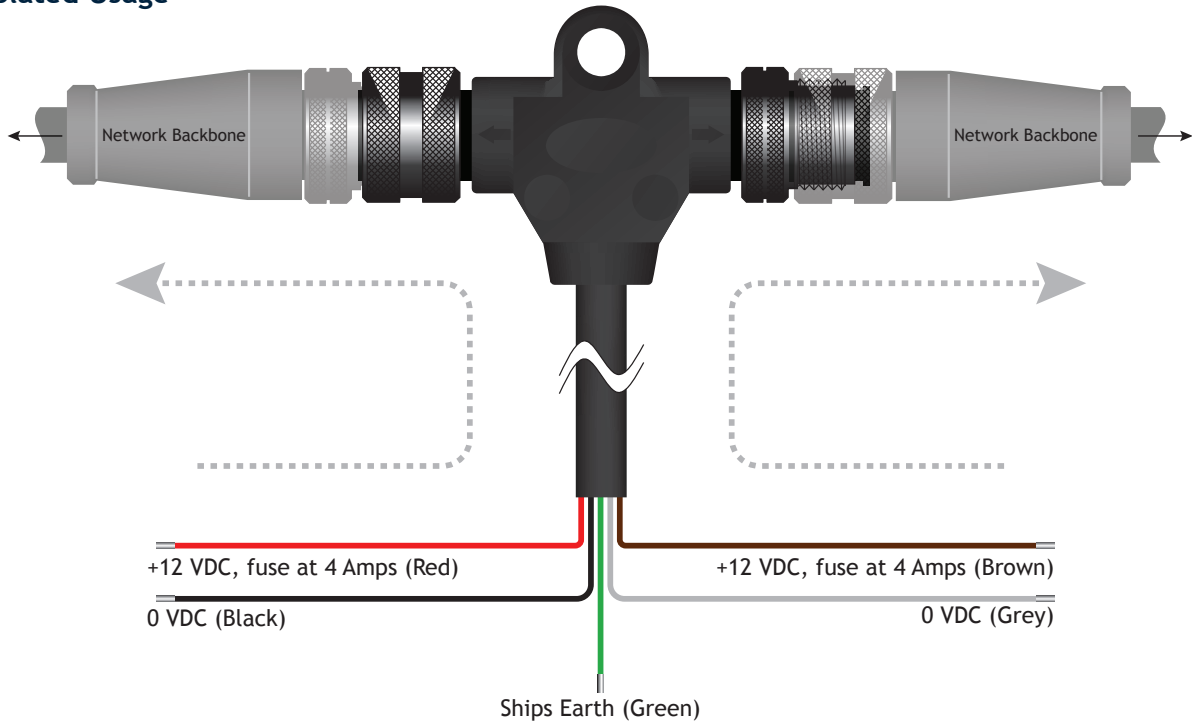

MICRO POWER-T DUAL FEED

Part Number 3832

Isolated Usage

Common Usage